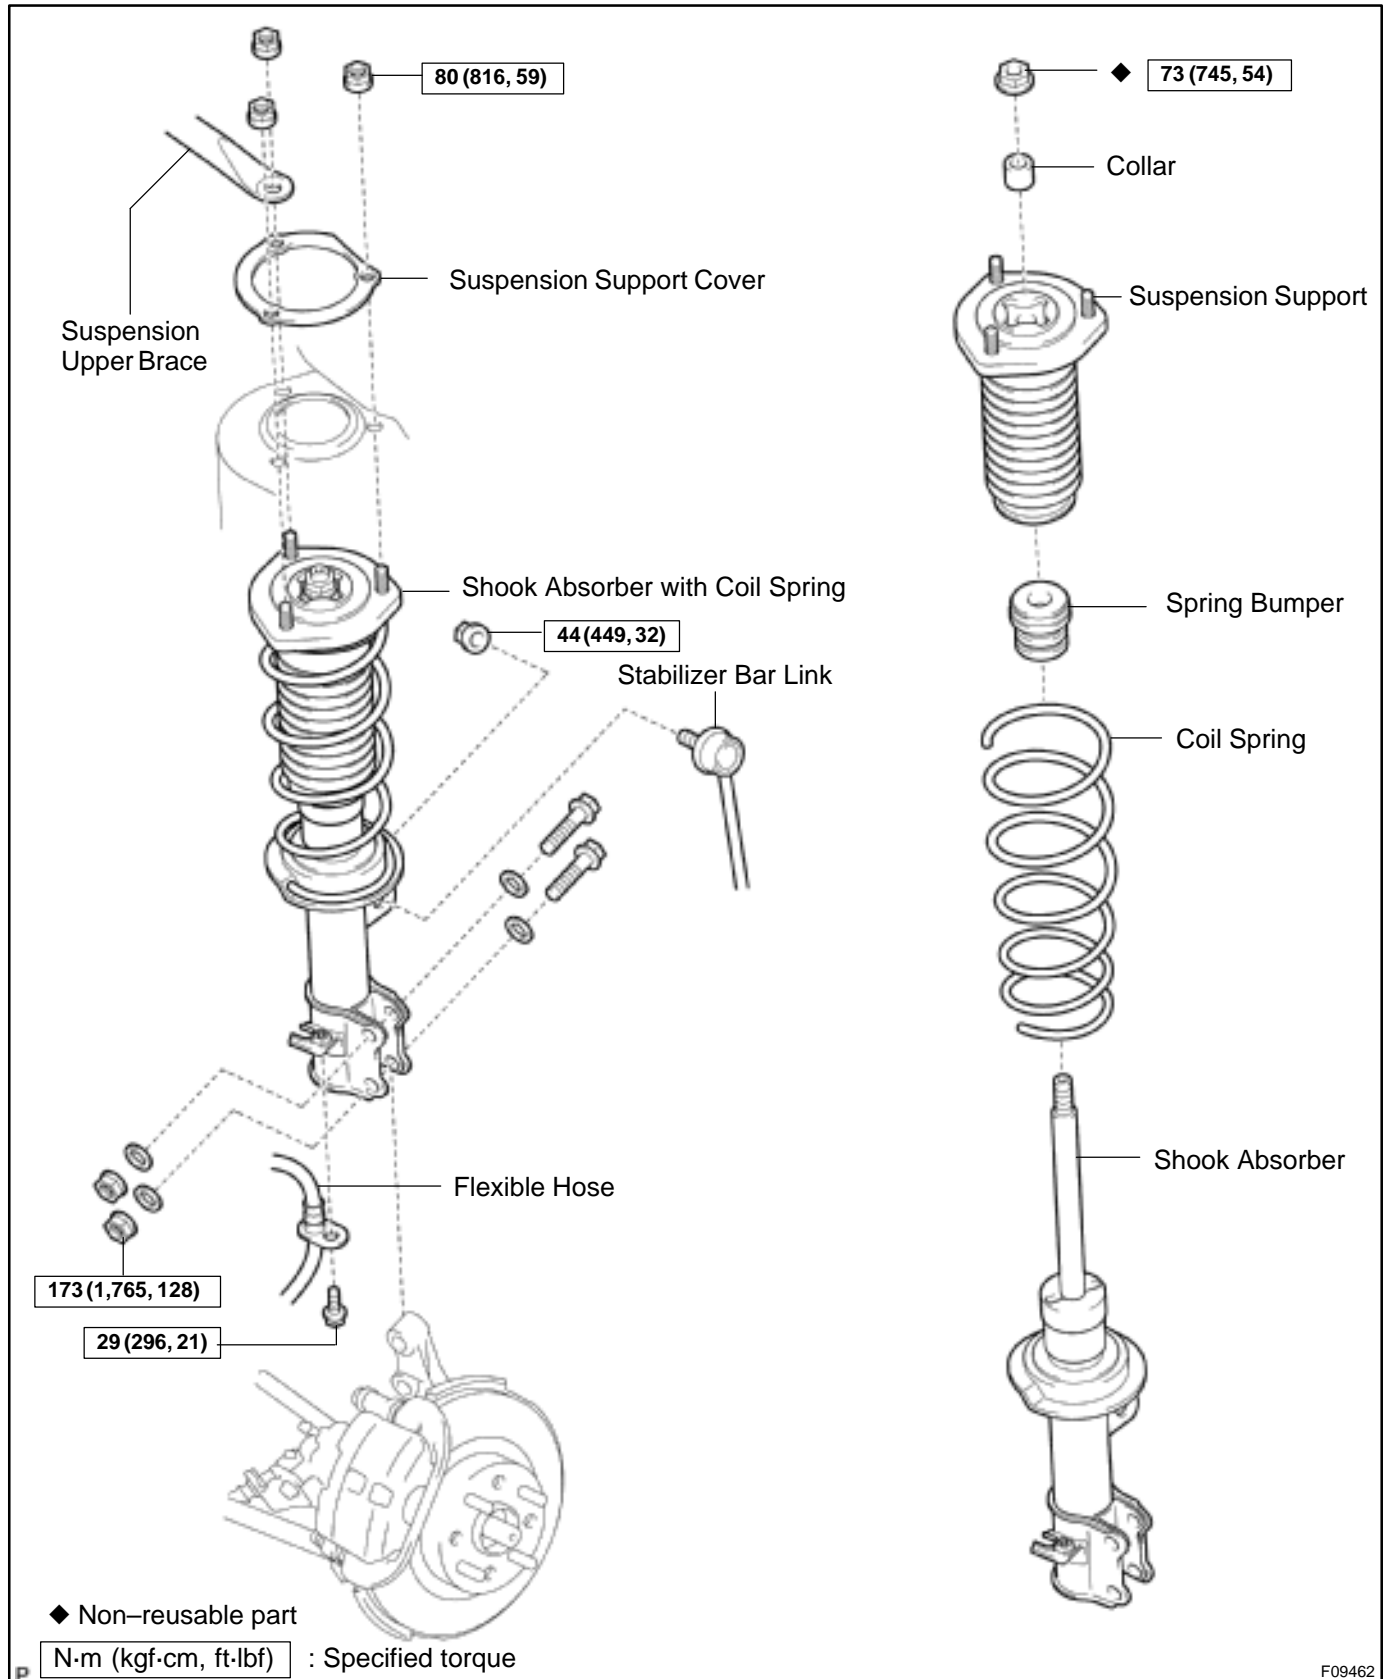

# REAR SHOCK ABSORBER COMPONENTS

SA10U-02

F09462